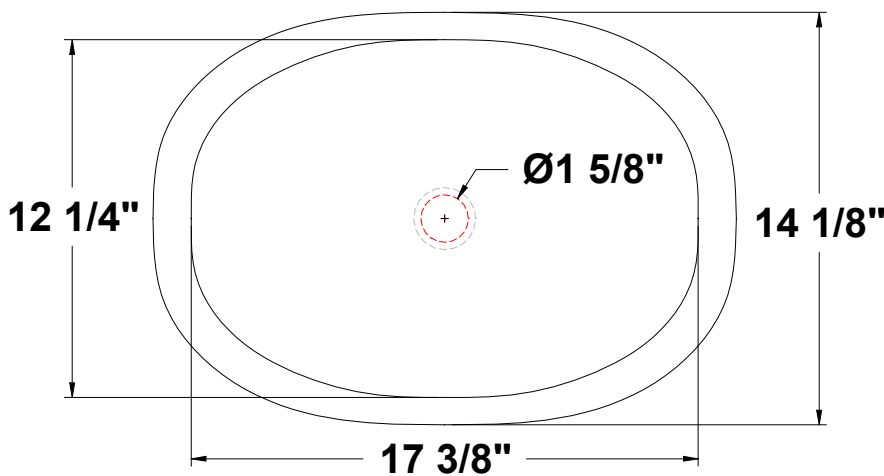

ARC™ Bowl

20" x 14 1/8" x 8 1/4"

Arc shaped above counter lavatory.
Unique contemporary design.

Colors:

- .01 White
- .02 Bone
- .03 Almond
- .06 Balsa

- Please contact customer service for availability of additional Group II, Group III, Group IV, and Group V colors.

TOP

Fixture Information

Drain outlet	1 5/8" O.D.
Overall dimensions	20" x 14 1/8"
Basin dimensions	17 3/8" x 12 1/4"
Material	Vitreous china

Fixture dimensions meet ANSI/ASME standard A112.19.2M and CAN/CSA requirements. These measurements are subject to change or cancellation. No responsibility will be assumed for use of superseded or voided pages.

FRONT

SIDE