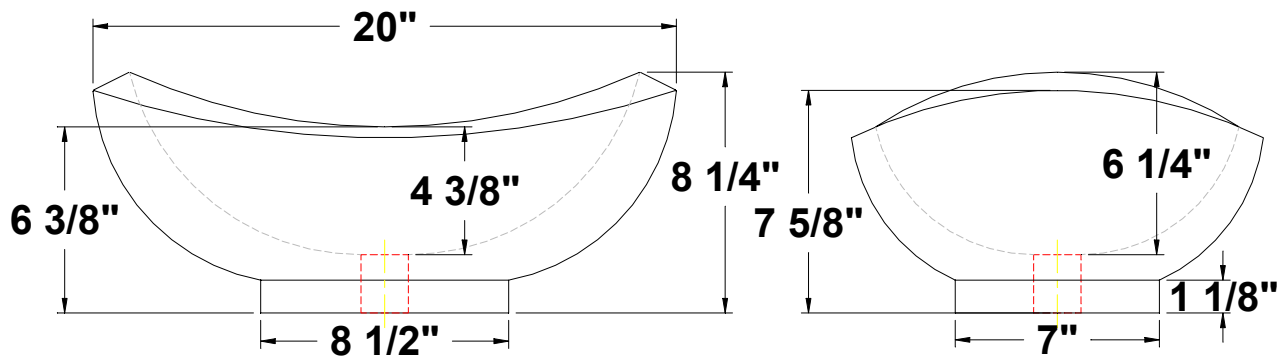

ARC™ Bowl

20" x 14 1/8" x 8 1/4"

Arc shaped above counter lavatory.
Unique contemporary design.

Colors:

- .01 White
- .02 Bone
- .03 Almond
- .06 Balsa

- Please contact customer service for availability of additional Group II, Group III, Group IV, and Group V colors.

TOP

Fixture Information

Drain outlet	1 5/8" O.D.
Overall dimensions	20" x 14 1/8"
Basin dimensions	17 3/8" x 12 1/4"
Material	Vitreous china

Fixture dimensions meet ANSI/ASME standard A112.19.2M and CAN/CSA requirements. These measurements are subject to change or cancellation. No responsibility will be assumed for use of superseded or voided pages.